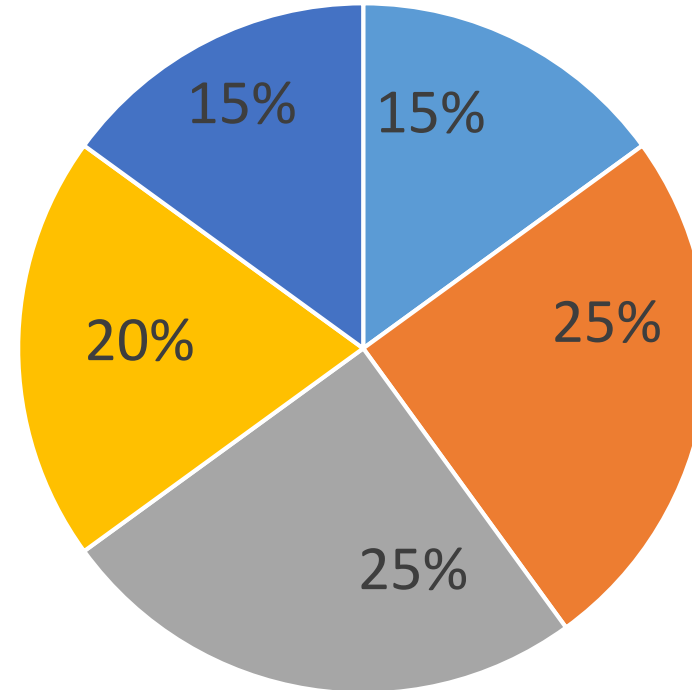

Product Category

- Bathroom Accessories
- Decorative Items
- Trays/Wall Décor
- Mini Furniture
- Others