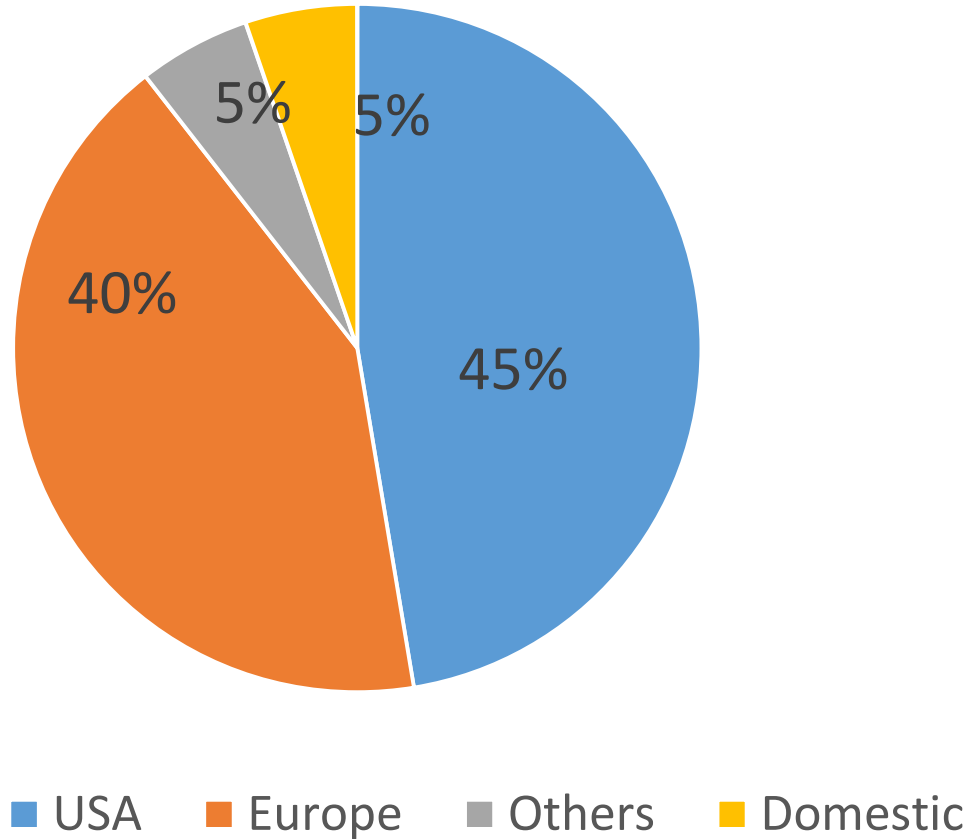

Market Destination