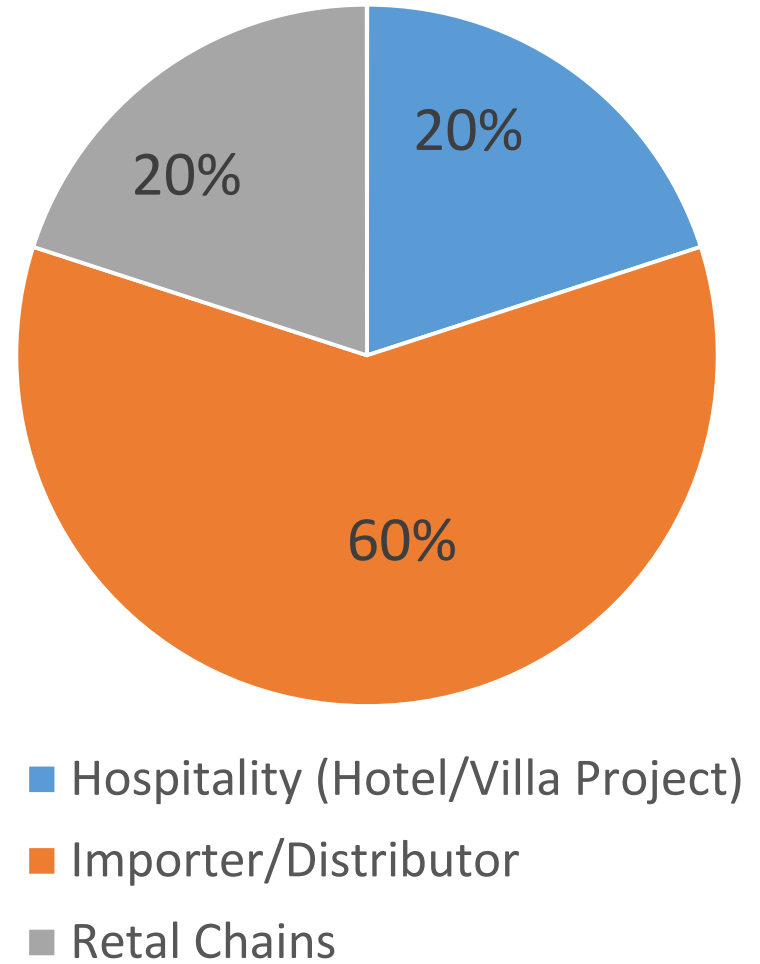

Achievements

- Selected in OPEN CALL by Bekraf for Maison et, Paris France (6-10 Sept 2019)
- Selected in OPEN CALL by Bekraf for Salone Del Mobile Show, Milan Italy (17-21 April 2018)
- Selected in OPEN CALL by Bekraf for NY Now (New York Now) Show, New York (12-15 August 2018)
- Best Craft Product, IFEX 2017
- Best Product INACRAFT, , INACRAFT 14th Int. Handicraft Trade Fair, JakartaIndonesia, 24-27 April 20012
- 1st Winner Sustainable Handicraft Design Product, USAID, 2008
- Product Excellence, Dekranas, 2007
- Best Product, INACRAFT 9th Int. Handicraft Trade Fair, Jakarta Indonesia, 24-27 April 2007
- Best Booth Small Category, INACRAFT 9th Int. Handicraft Trade Fair, Jakarta Indonesia, 24-27 April 2007