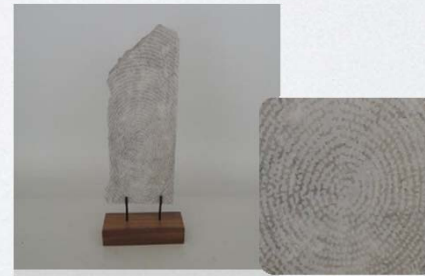

SP0024 17x8x43cm
Grey Marble Hammered Copper Large