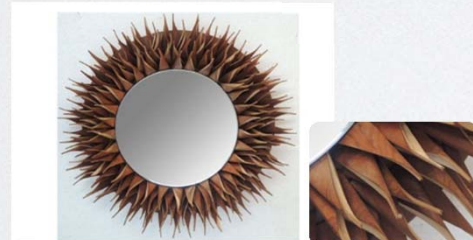

Mirr0006 dia.70x2cm
Thorn Veneer Brown